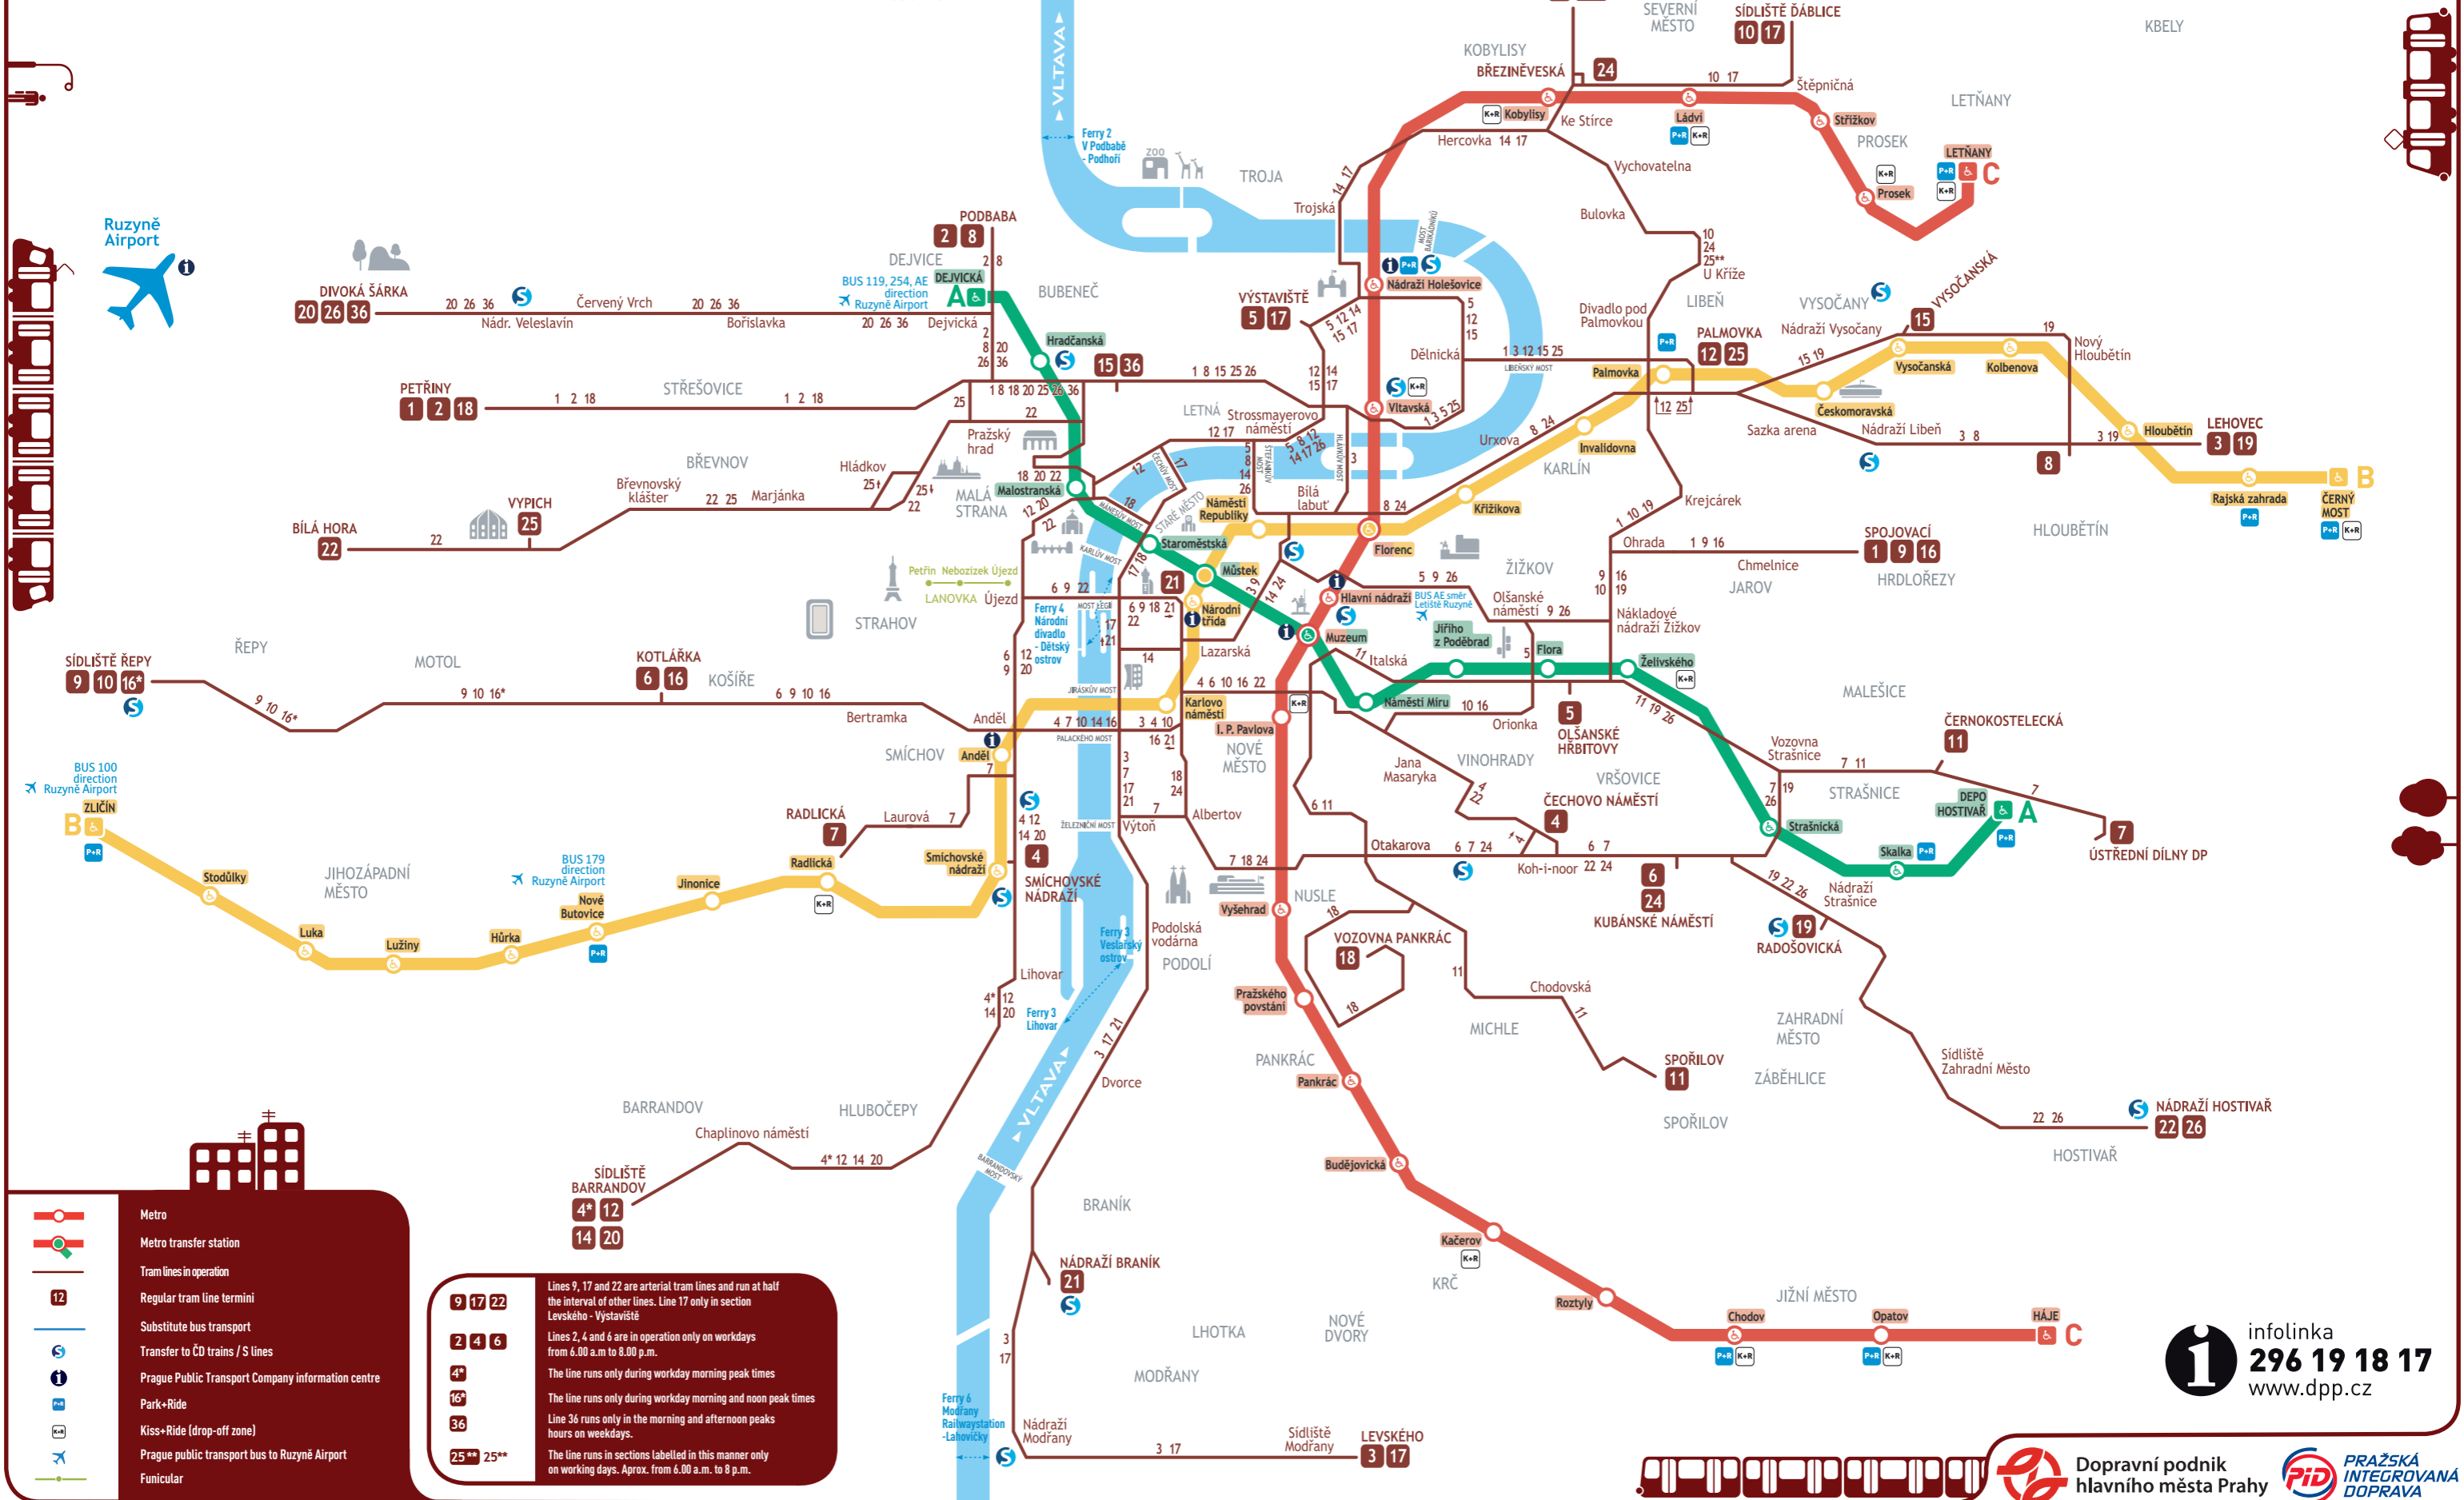

# DAYTIME SERVICE

# METRO AND TRAMS PRAGUE INTEGRATED TRANSPORT

Situation – December 2011

**9 17 22** Lines 9, 17 and 22 are arterial tram lines and run at half the interval of other lines. Line 17 only in section Levského - Vystaviště

**2 4 6** Lines 2, 4 and 6 are in operation only on workdays from 6.00 a.m. to 8.00 p.m.

**4\*** The line runs only during weekday morning peak times

**16\*** The line runs only during workday morning and noon peak times

**36** Line 36 runs only in the morning and afternoon peaks hours on weekdays.

**25\*\* 25\*\*** The line runs in sections labelled in this manner only on working days. Approx. from 6.00 a.m. to 8 p.m.